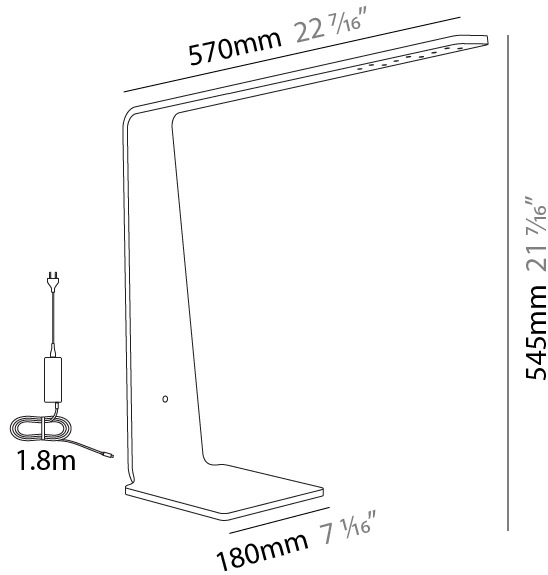

PROJECT
TYPE
SPECIFIER
QUANTITY
DATE

LED8 PORTABLE

D74003- -
base number   Charging Station   Finish Options

1. To build a product code in our configurator select the specify button on the base model # product page
2. To build a manual product code on this datasheet choose from the options listed below in blue font and add the suffix to the base model #

GENERAL

Series: Planko
Subseries: LED8
Brand: Tunto
Division: Design
Mounting Type: Portable
Mounting Location: Table
Subcategory: Table

PHYSICAL

Shape: Abstract
Length (mm): 570
Length (in): 22 7/16
Width (mm): 180
Width (in): 7 1/16
Height (mm): 545
Height (in): 21 7/16
Light Distribution: Downlight
Weight (kg): 1.4
Weight (lbs): 3.09
Fixture Finish: WAL / ASH / OAK / BLK / WHI
Fixture Material: Wood
Cable Details: 1800mm / 70.87" cord and plug
Upon Request: Bolt Down

ELECTRICAL

Lamp Type: LED
Input Wattage (W): 22
Total Output Wattage (W): 16
Dimming: Touch Dimming
Driver Location: Inline Transformer Plug
Input Voltage (V): 120

LED

Color Temperature (°K): 2700
Max. Delivered Lumen (lm): Max 800
CRI: >97 CRI
Lamp Life (hrs): 50000

OPTICAL

RATINGS AND CERTIFICATIONS

Certified By: Certified for North American Standards
IP rating: IP20